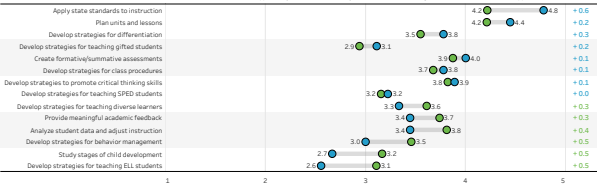

Teacher Preparation Opportunities