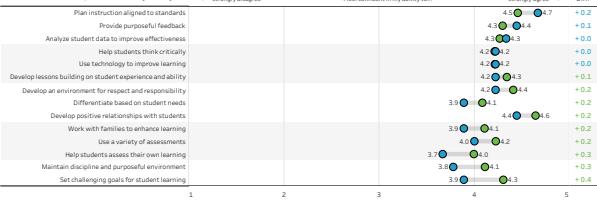

Current Teaching Practices (2020)