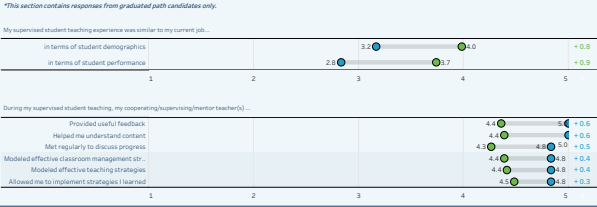

Student Teaching Experiences (2020)