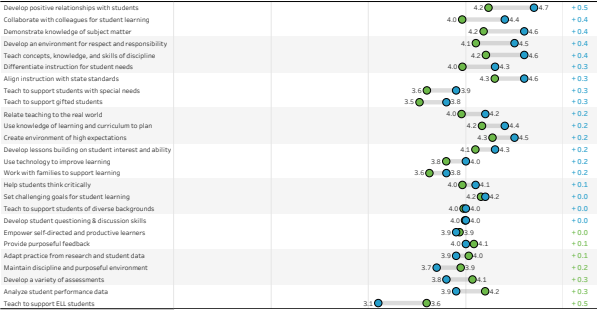

Report Description

Select Year(s)
2020

Comparison Group 1

Select Institution or Network

None

Select Filter Group 1

None

Select Filter Group 2

None

Survey Response Rate: 22.4%

Comparison Group 2

Select Institution or Network

CIS Network

Select Filter Group 1

None

Select Filter Group 2

None

Survey Response Rate: 25.2%

Average BTS Scale Scores by Year

Teacher Preparation Quality Scale

Teacher Preparation Improvement Feedback

Teacher Preparation Improvement Feedback